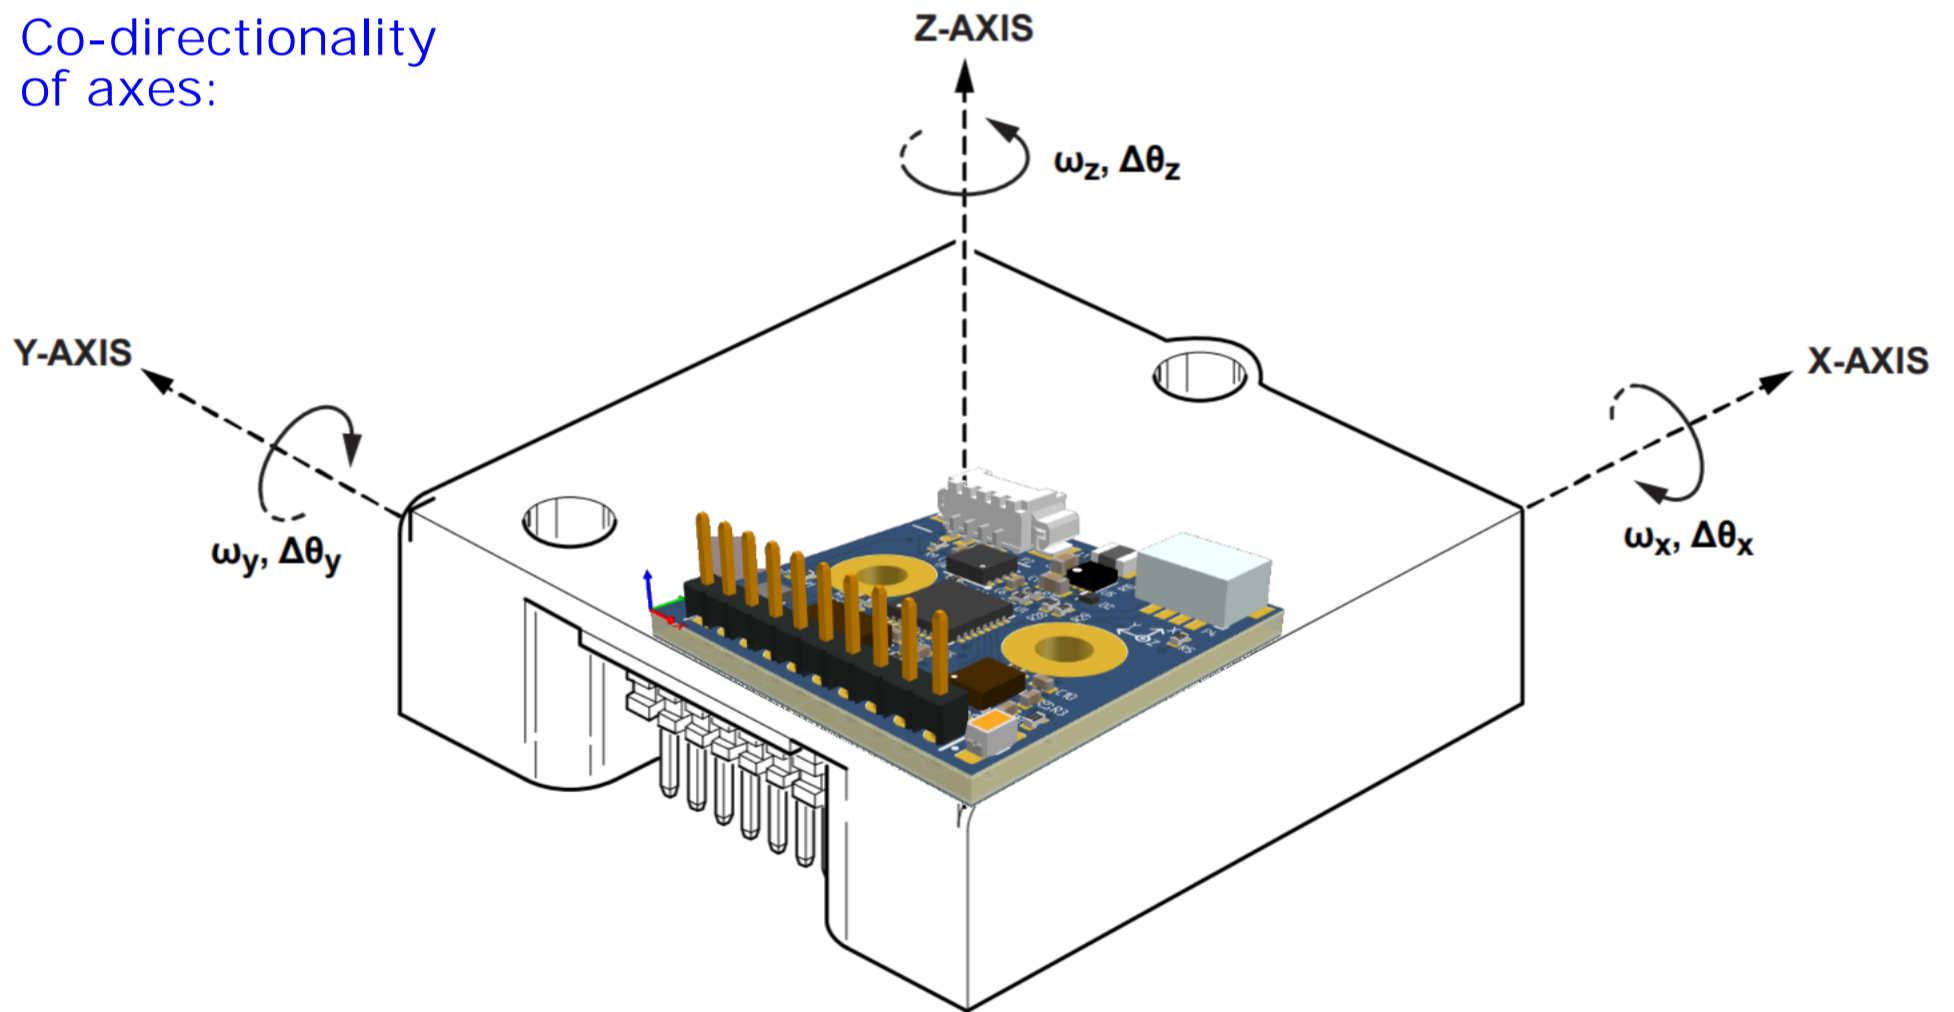

Co-directionality of axes:

| | | |
|-----------------------------|-----------------------------|-----------------|
| TITLE: ADIS16460 connection | | REV: 1.0 |
| | Company: Basecamelectronics | Sheet: 1/1 |
| | Date: 2021-06-30 | Drawn By: signx |